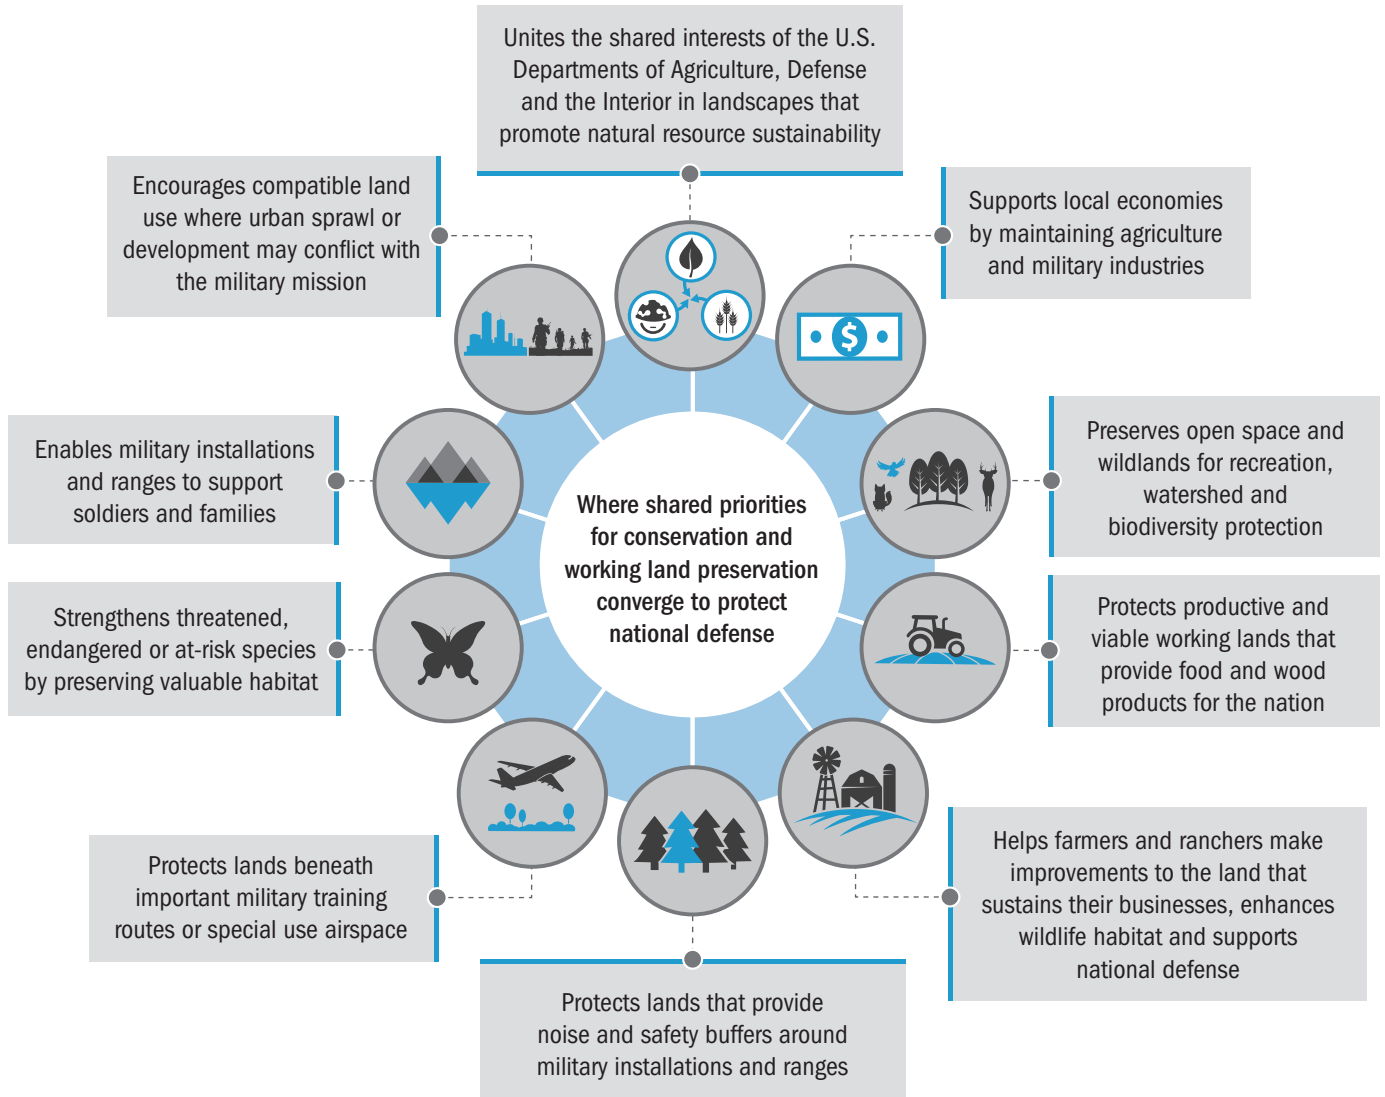

SENTINEL LANDSCAPES

Sentinel Landscapes are working or natural lands important to the Nation's defense mission — places where preserving the working and rural character of key landscapes **strengthens** the economies of farms, ranches, and forests; conserves habitat and natural resources; and **protects** vital test and training missions conducted on those military installations that anchor such landscapes.

What makes Sentinel Landscapes valuable?

DID YOU KNOW?

25 MILLION Approximate number of acres of military land, air, and water resources owned, operated, or managed by DoD

\$38 MILLION Funding committed to Sentinel Landscapes designations by the federal partnership agencies along with state, private, and non-profit partners through 2015