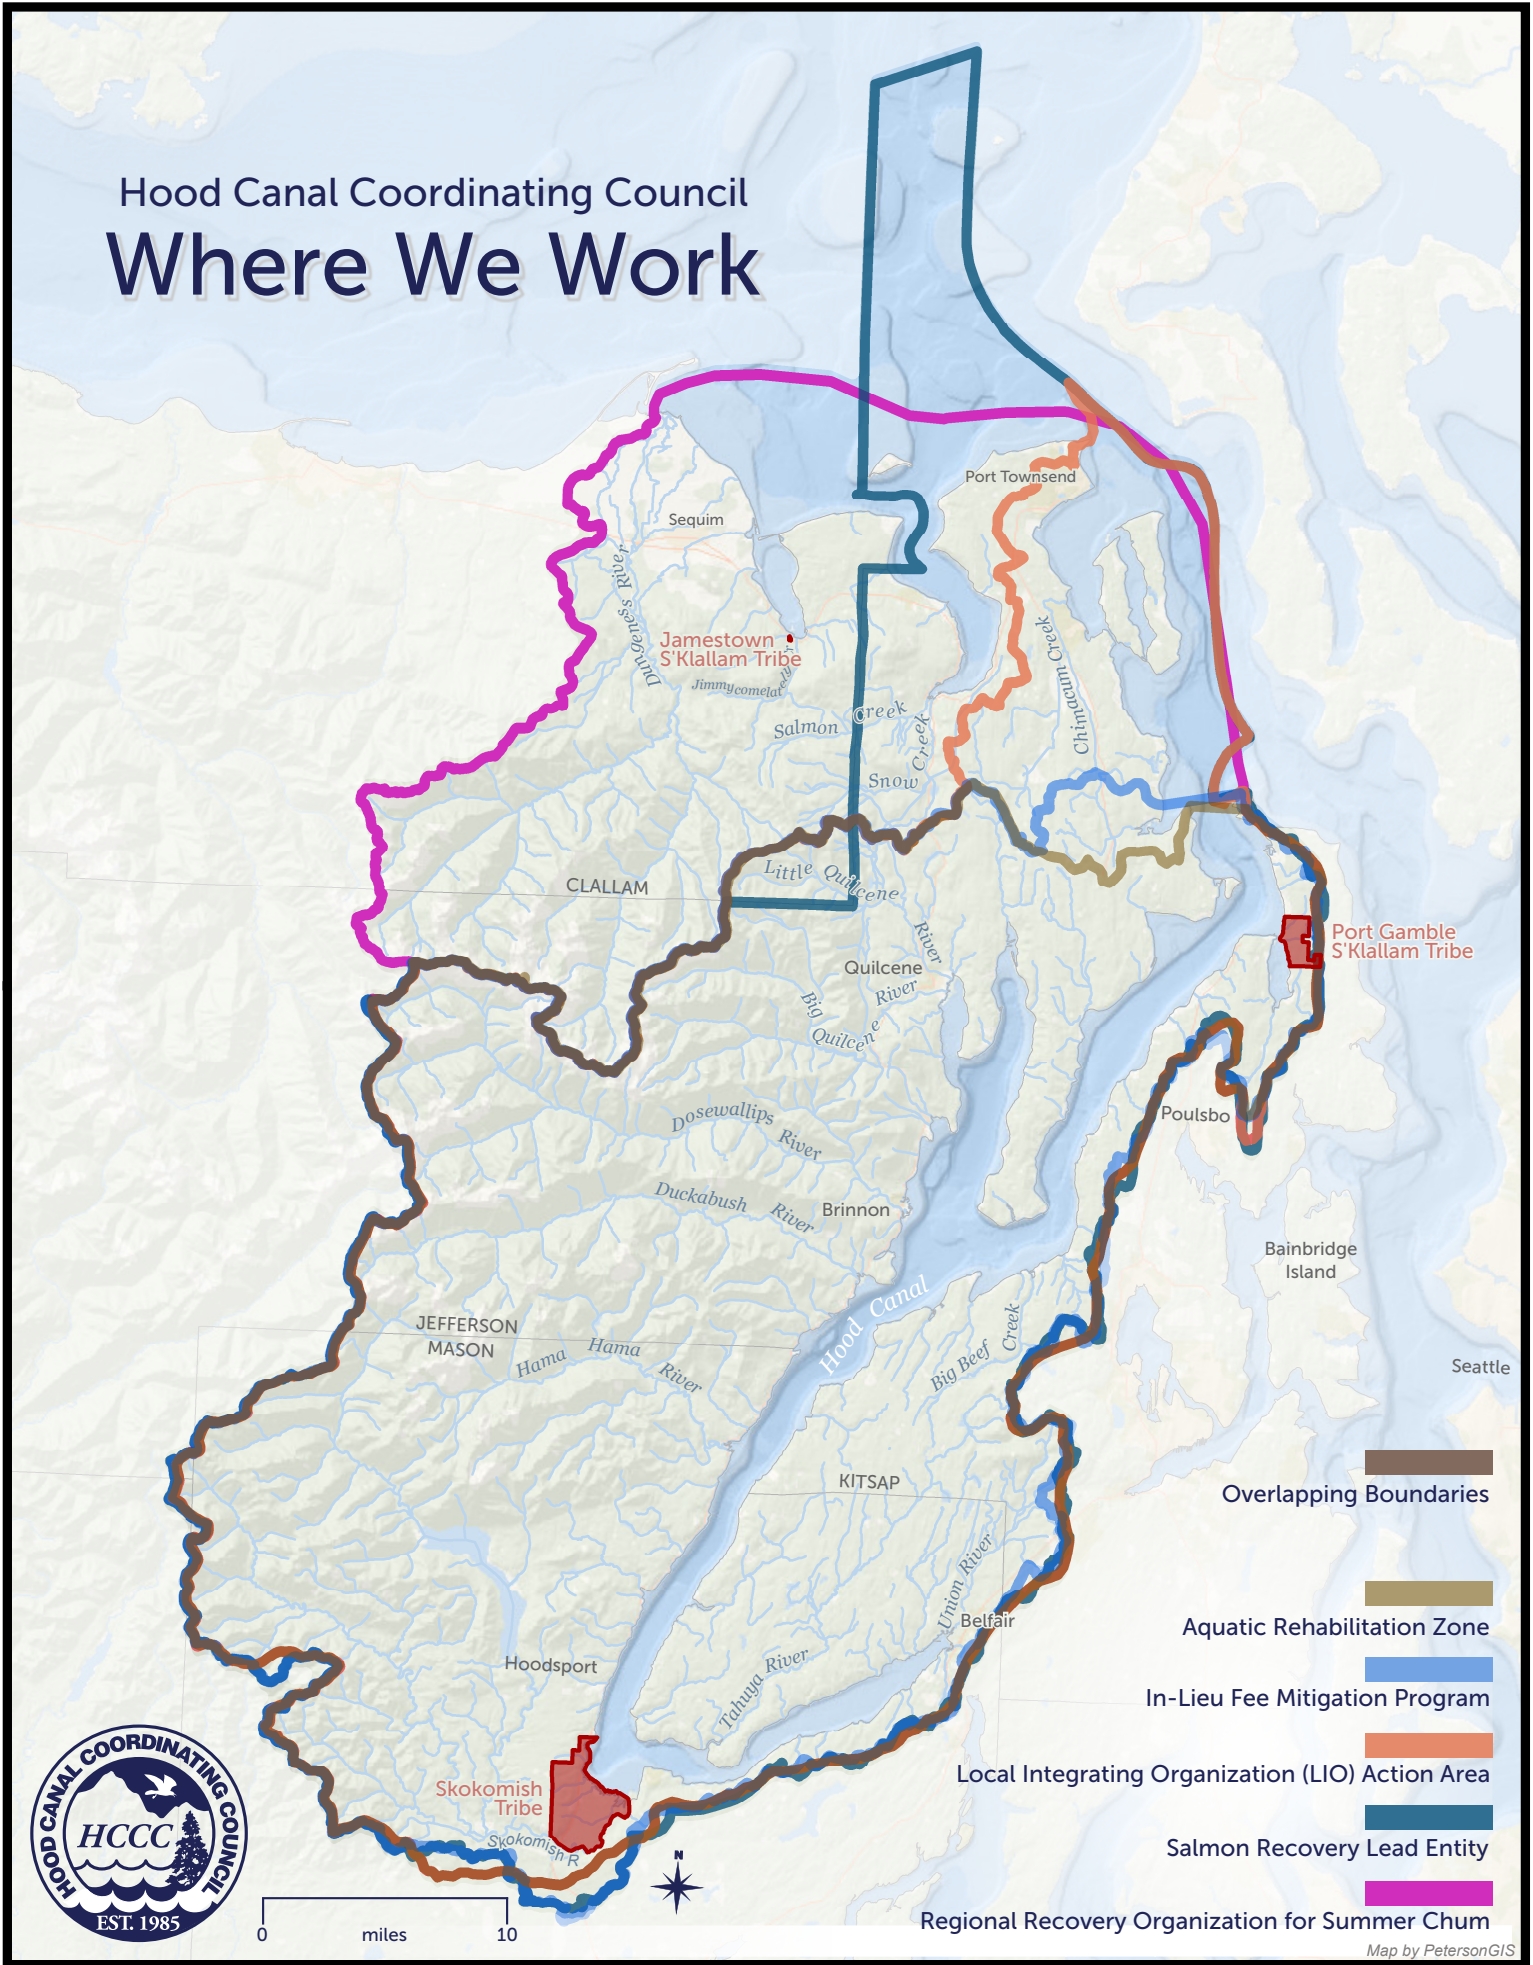

Hood Canal Coordinating Council

Where We Work

0 miles 10

Regional Recovery Organization for Summer Chum

Map by PetersonGIS